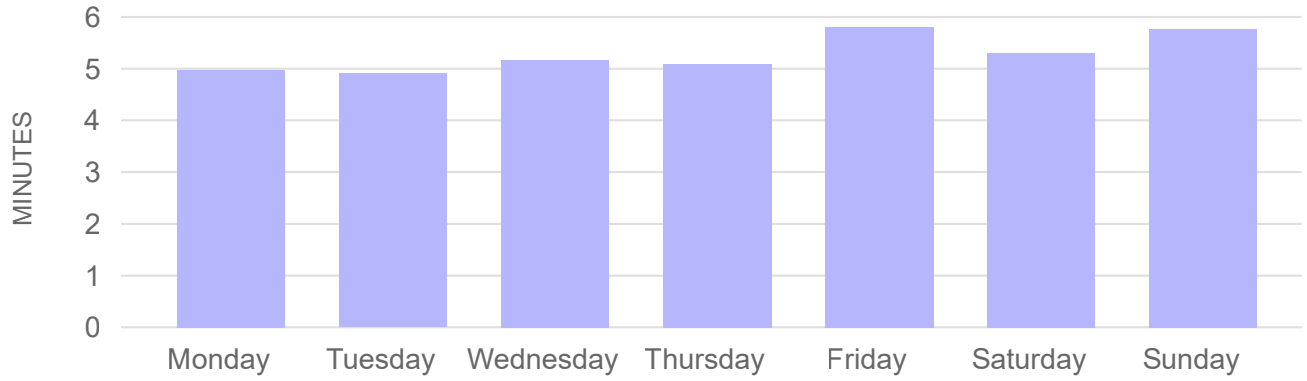

### 83 trips found

between 745 SW 6th St, Newport, OR 97365 and Newport, OR

DEPARTING

**51 trips from 745 SW 6th St, Newport, OR 97365 to Newport, OR**

Trips occurred between Jan 10, 2018 and Apr 6, 2018

- Fastest Trip: 3.6 minutes on Feb 14, 2018 9:08 PM [Show Route](#)
- Slowest Trip: 9.8 minutes on Feb 21, 2018 10:24 AM [Show Route](#)
- Average Time: 5.5 minutes

Average Commute Duration by Day of Week (minutes)

Commute Duration by Departure Time (minutes)

RETURNING

**32 trips from Newport, OR to 745 SW 6th St, Newport, OR 97365**

Trips occurred between Jan 10, 2018 and Apr 5, 2018

- Fastest Trip: 3.9 minutes on Mar 12, 2018 9:27 PM [Show Route](#)
- Slowest Trip: 7.3 minutes on Mar 2, 2018 9:38 PM [Show Route](#)
- Average Time: 5.2 minutes

Average Commute Duration by Day of Week (minutes)