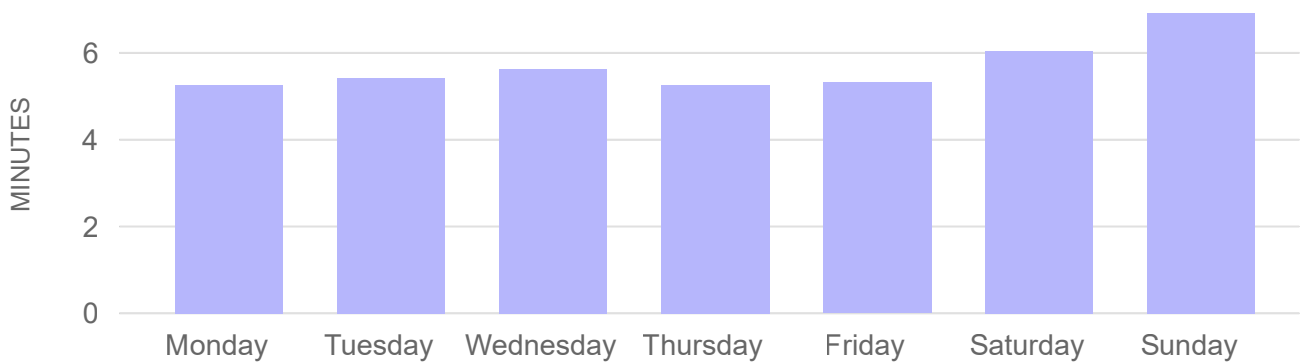

### Filter By Date OPTIONAL

Only display trips on dates from  to

### 83 trips found

between 745 SW 6th St, Newport, OR 97365 and Newport, OR

DEPARTING

**51 trips from 745 SW 6th St, Newport, OR 97365 to Newport, OR**

Trips occurred between Jan 10, 2018 and Apr 6, 2018

- Fastest Trip: 3.6 minutes on Feb 14, 2018 9:08 PM [Show Route](#)
- Slowest Trip: 9.8 minutes on Feb 21, 2018 10:24 AM [Show Route](#)
- Average Time: 5.5 minutes

Average Commute Duration by Day of Week (minutes)

Commute Duration by Departure Time (minutes)

RETURNING

**32 trips from Newport, OR to 745 SW 6th St, Newport, OR 97365**

Trips occurred between Jan 10, 2018 and Apr 5, 2018